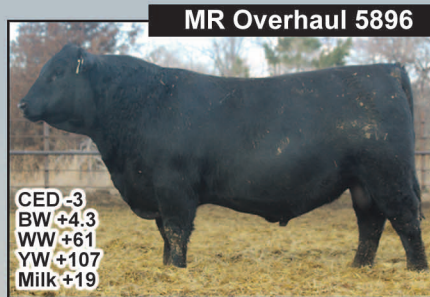

31st Annual Sale  
**Reyes/Russell**

Monday **February 28, 2022 - 1 PM**  
*at the ranch in Wheatland, Wyoming*

**SELLING 220 COMING 2 YR OLDS AND 10 YEARLINGS**  
**PAP TESTED**

BULLS RAISED & DEVELOPED IN A REALISTIC RANGE ENVIRONMENT. READY TO GO TO WORK FOR YOU.  
 YOUR SOURCE FOR HIGH ALTITUDE BULLS - PAP TESTED AT 8,000'

AAA \*17960531 • BD 1/26/2014

AAA \*18545936 • BD 1/2/2016

AAA 18987475 • BD 6/9/2016

AAA 18874639 • BD 2/10/2017

AAA 18987537 • BD 6/23/2016

AAA 19314558 • BD 7/3/2017

AAA 19314927 • BD 6/21/2017

AAA 19314434 • BD 5/26/2017