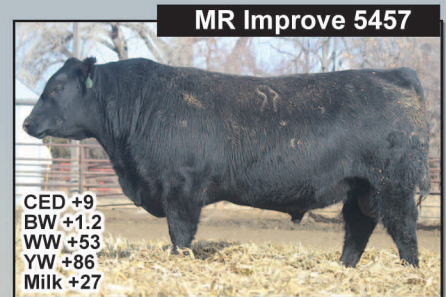

31st Annual Sale  
**Reyes/Russell**

Monday **February 28, 2022 - 1 PM**  
*at the ranch in Wheatland, Wyoming*

**SELLING 220 COMING 2 YR OLDS AND 10 YEARLINGS**  
**PAP TESTED**

BULLS RAISED & DEVELOPED IN A REALISTIC RANGE ENVIRONMENT. READY TO GO TO WORK FOR YOU.  
 YOUR SOURCE FOR HIGH ALTITUDE BULLS - PAP TESTED AT 8,000'

AAA \*17960531 • BD 1/26/2014

AAA \*18545936 • BD 1/2/2016

AAA 18987475 • BD 6/9/2016

AAA 18874639 • BD 2/10/2017

AAA 18987537 • BD 6/23/2016

AAA 19314558 • BD 7/3/2017

AAA 19314927 • BD 6/21/2017

AAA 19314434 • BD 5/26/2017