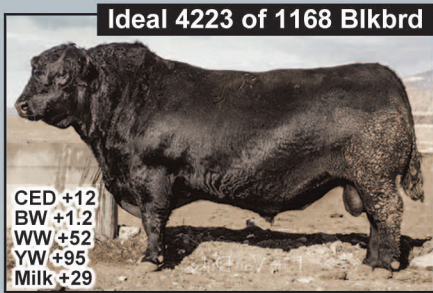

31st Annual Sale  
**Reyes/Russell**

Monday **February 28, 2022 - 1 PM**  
*at the ranch in Wheatland, Wyoming*

**SELLING 220 COMING 2 YR OLDS AND 10 YEARLINGS**  
**PAP TESTED**

BULLS RAISED & DEVELOPED IN A REALISTIC RANGE ENVIRONMENT. READY TO GO TO WORK FOR YOU.  
 YOUR SOURCE FOR HIGH ALTITUDE BULLS - PAP TESTED AT 8,000'

AAA \*17960531 • BD 1/26/2014

AAA \*18545936 • BD 1/2/2016

AAA 18987475 • BD 6/9/2016

AAA 18874639 • BD 2/10/2017

AAA 18987537 • BD 6/23/2016

AAA 19314558 • BD 7/3/2017

AAA 19314927 • BD 6/21/2017

AAA 19314434 • BD 5/26/2017