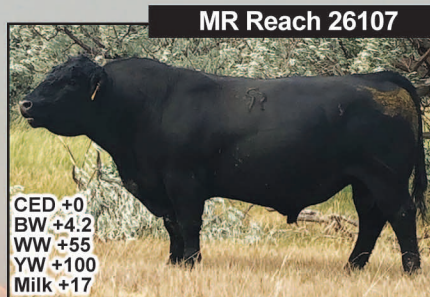

31st Annual Sale  
**Reyes/Russell**

Monday **February 28, 2022 - 1 PM**  
*at the ranch in Wheatland, Wyoming*

**SELLING 220 COMING 2 YR OLDS AND 10 YEARLINGS**  
**PAP TESTED**

BULLS RAISED & DEVELOPED IN A REALISTIC RANGE ENVIRONMENT. READY TO GO TO WORK FOR YOU.  
 YOUR SOURCE FOR HIGH ALTITUDE BULLS - PAP TESTED AT 8,000'

AAA \*17960531 • BD 1/26/2014

AAA \*18545936 • BD 1/2/2016

AAA 18987475 • BD 6/9/2016

AAA 18874639 • BD 2/10/2017

AAA 18987537 • BD 6/23/2016

AAA 19314558 • BD 7/3/2017

AAA 19314927 • BD 6/21/2017

AAA 19314434 • BD 5/26/2017