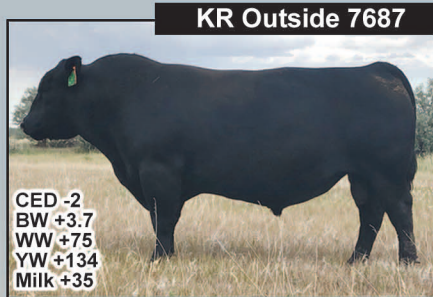

31st Annual Sale  
**Reyes/Russell**

Monday **February 28, 2022 - 1 PM**  
*at the ranch in Wheatland, Wyoming*

**SELLING 220 COMING 2 YR OLDS AND 10 YEARLINGS**  
**PAP TESTED**

BULLS RAISED & DEVELOPED IN A REALISTIC RANGE ENVIRONMENT. READY TO GO TO WORK FOR YOU.  
 YOUR SOURCE FOR HIGH ALTITUDE BULLS - PAP TESTED AT 8,000'

AAA \*17960531 • BD 1/26/2014

AAA \*18545936 • BD 1/2/2016

AAA 18987475 • BD 6/9/2016

AAA 18874639 • BD 2/10/2017

AAA 18987537 • BD 6/23/2016

AAA 19314558 • BD 7/3/2017

AAA 19314927 • BD 6/21/2017

AAA 19314434 • BD 5/26/2017